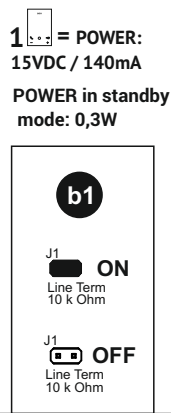

$R_x \leq 40\Omega$

$x = \max 300m$: UTP Cat. 5e / 6

$x > 300m$: UTP Cat. 5e/6 + POWER 15VDC